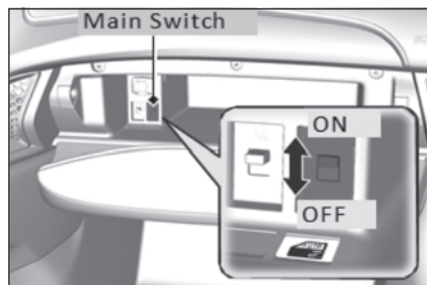

2017 Acura NSX Pop-Out Door Handle Feature

By switching the auto pop-out main switch to OFF, you can disable the auto pop-out function. For the purpose of safety and to prevent damaging the vehicle, disable this function and manually operate the handle, especially when the vehicle is being shipped by train, truck, or boat.

To temporarily deactivate the auto pop-out function:

- Location to turn off the auto pop-out main switch is in the glove box.