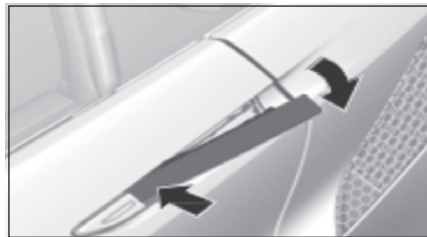

2017 Acura NSX Pop-Out Door Handle Feature

By switching the auto pop-out main switch to OFF, you can disable the auto pop-out function. For the purpose of safety and to prevent damaging the vehicle, disable this function and manually operate the handle, especially when the vehicle is being shipped by train, truck, or boat.

To temporarily deactivate the auto pop-out function:

- Location to turn off the auto pop-out main switch is in the glove box.