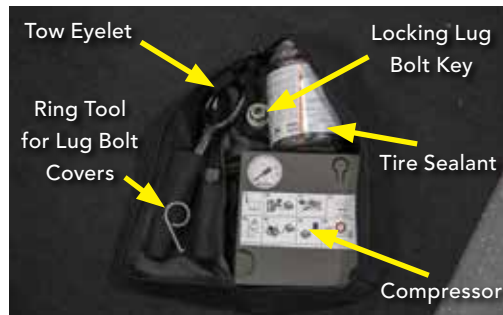

2019 Volkswagen eGolf

Towing & Roadside Information

Roadside Information

FRONT: Press the left side of the front eyelet cover to remove.

REAR: Press the bottom of the rear eyelet cover to remove.

2019 Volkswagen eGolf

Shift Interlock Override

Open the coin tray in front of the shifter.
Pull up on the front of the shift boot/
bezel assembly to release.

Pull the shift boot/bezel
assembly over the shifter.

Set the park brake.