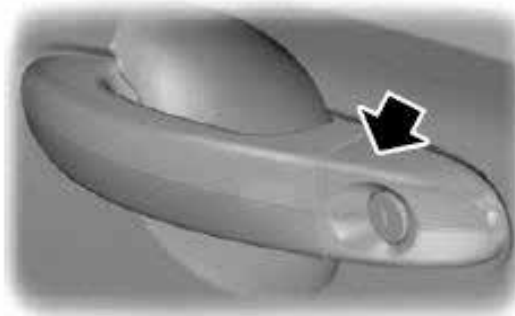

### Key Slot Location

E176224

Slide the release on the back of the remote control and pivot the cover off to access the key blade.

#### **At the Front Doors**

Pull a front exterior door handle to unlock and open the door. The unlock sensor is on the back of the handle. Make sure not to touch the lock sensor area on the front of the handle.