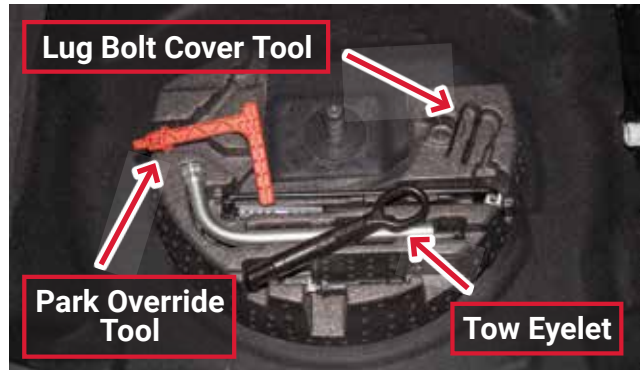

2019 Audi A8/S8

Towing & Roadside Information

Roadside

The roadside kit is located under the spare tire.

Roadside kit.

Jump start procedure.

Towing

FRONT: Press the top of the front eyelet cover to remove.

REAR: Press the top of the rear eyelet cover to remove.